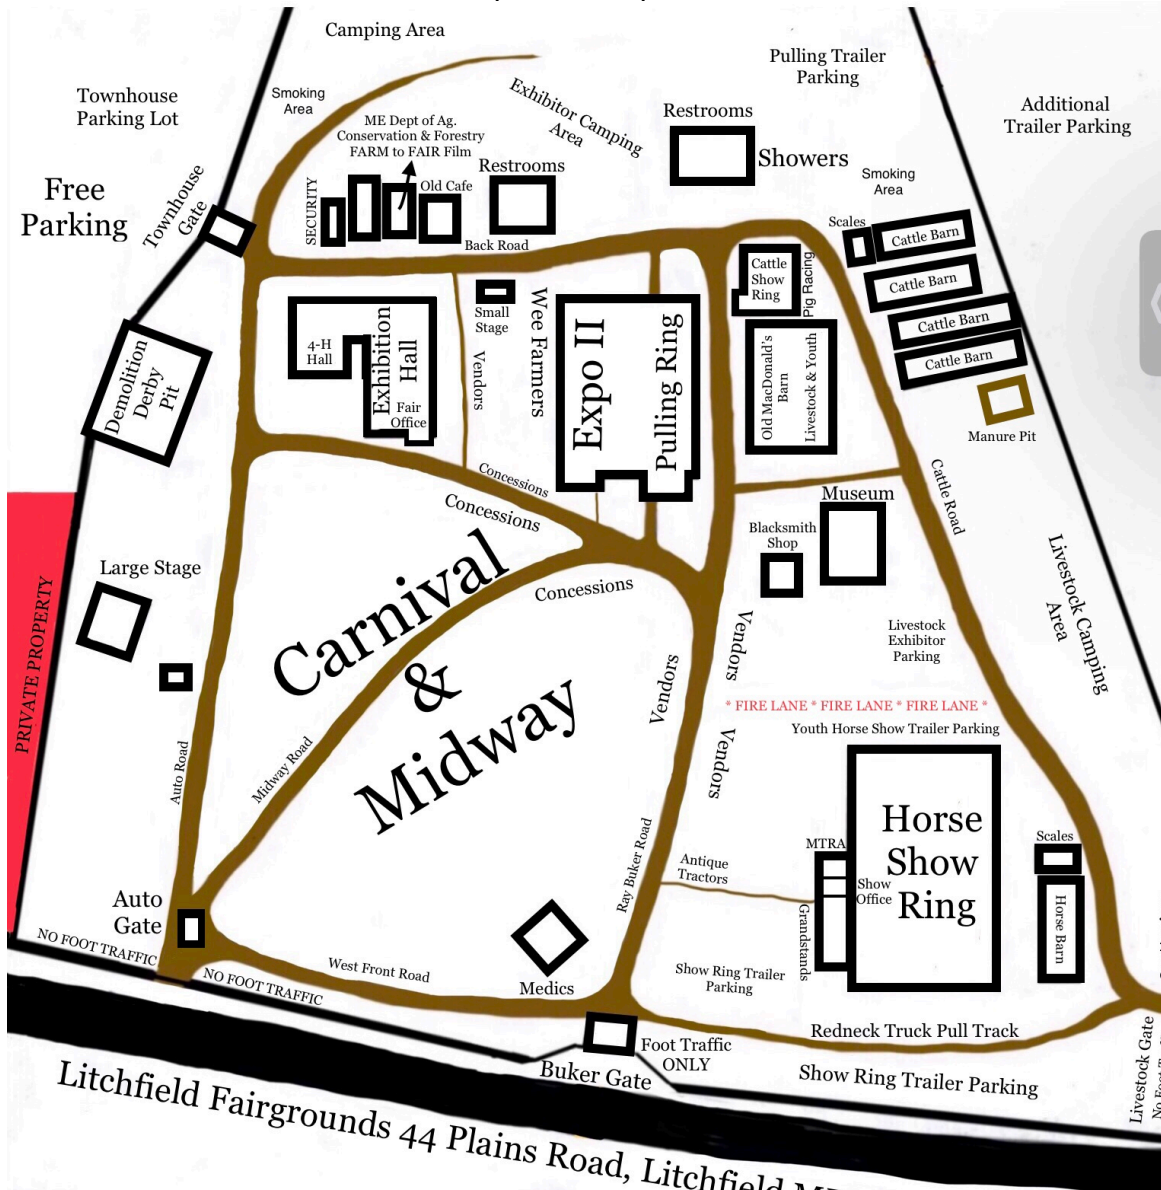

Map of the Litchfield Fairgrounds

Plains Road, Litchfield, Maine

Litchfield Fairgrounds 44 Plains Road, Litchfield ME 04350

Free Parking

Happy to support the Litchfield Fair!

Doolin's opens at 11am seven days a week in the Summer

Join us for brunch on Sundays starting at 8am

Call (207) 268-3000 to book your private event today

LITCHFIELD FAIR

It's What A Fair Should Be!

Friday, Saturday, Sunday
September 8, 9, & 10 2023

Admission:

Under 12 — Free, 12-17 — $5, Adults — $9,
Over 65 — $5, Seniors Free On Friday

44 Plains Road, Litchfield,
Maine